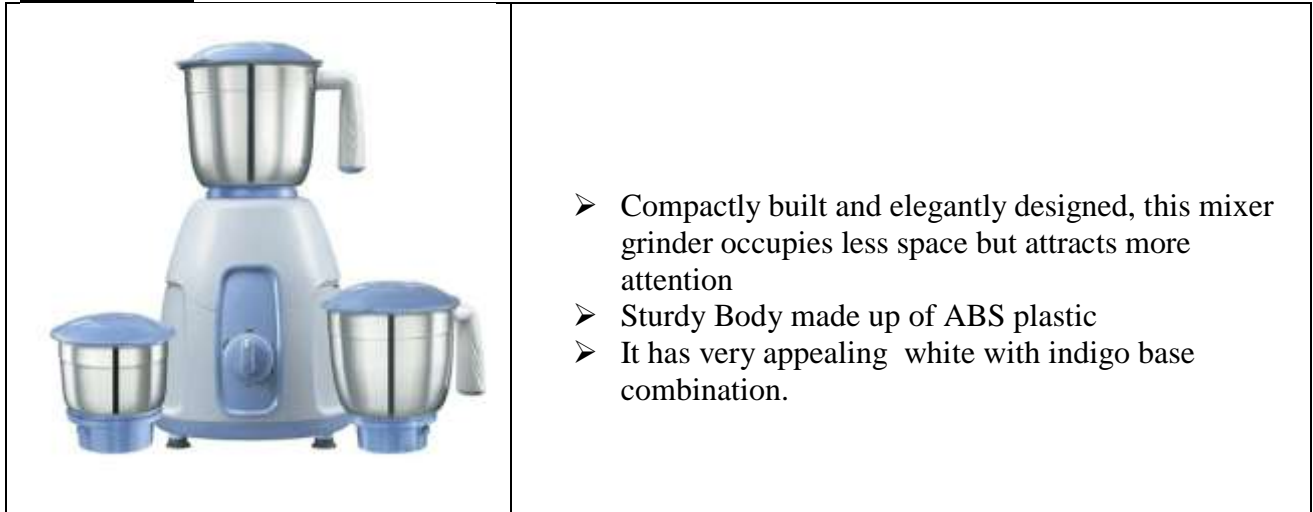

MSGM 04

Mixer Body:

Three Mirror Finish Stainless Steel Jars :

Sl No	Jar Description	Capacity	Material	Handle	Lid
1	Wet Grinding Jar	1000 ml	Stainless Steel	ABS	Transparent Plastic Dome Lid
2	Semi Dry Grinding Jar	1000 ml	Stainless Steel	ABS	White Opaque Lid
3	Dry Grinding Jar	300 ml	Stainless Steel	ABS	White Opaque Lid

Features & Functions:

Super Sharp Blades

This kitchen appliance comes with 3 multi-purpose stainless steel blades that ensure precision and optimal grinding competence. In addition, these blades are razor sharp that stays sharp even after regular use. These blades allow the mixer to operate in a smooth manner without lagging.